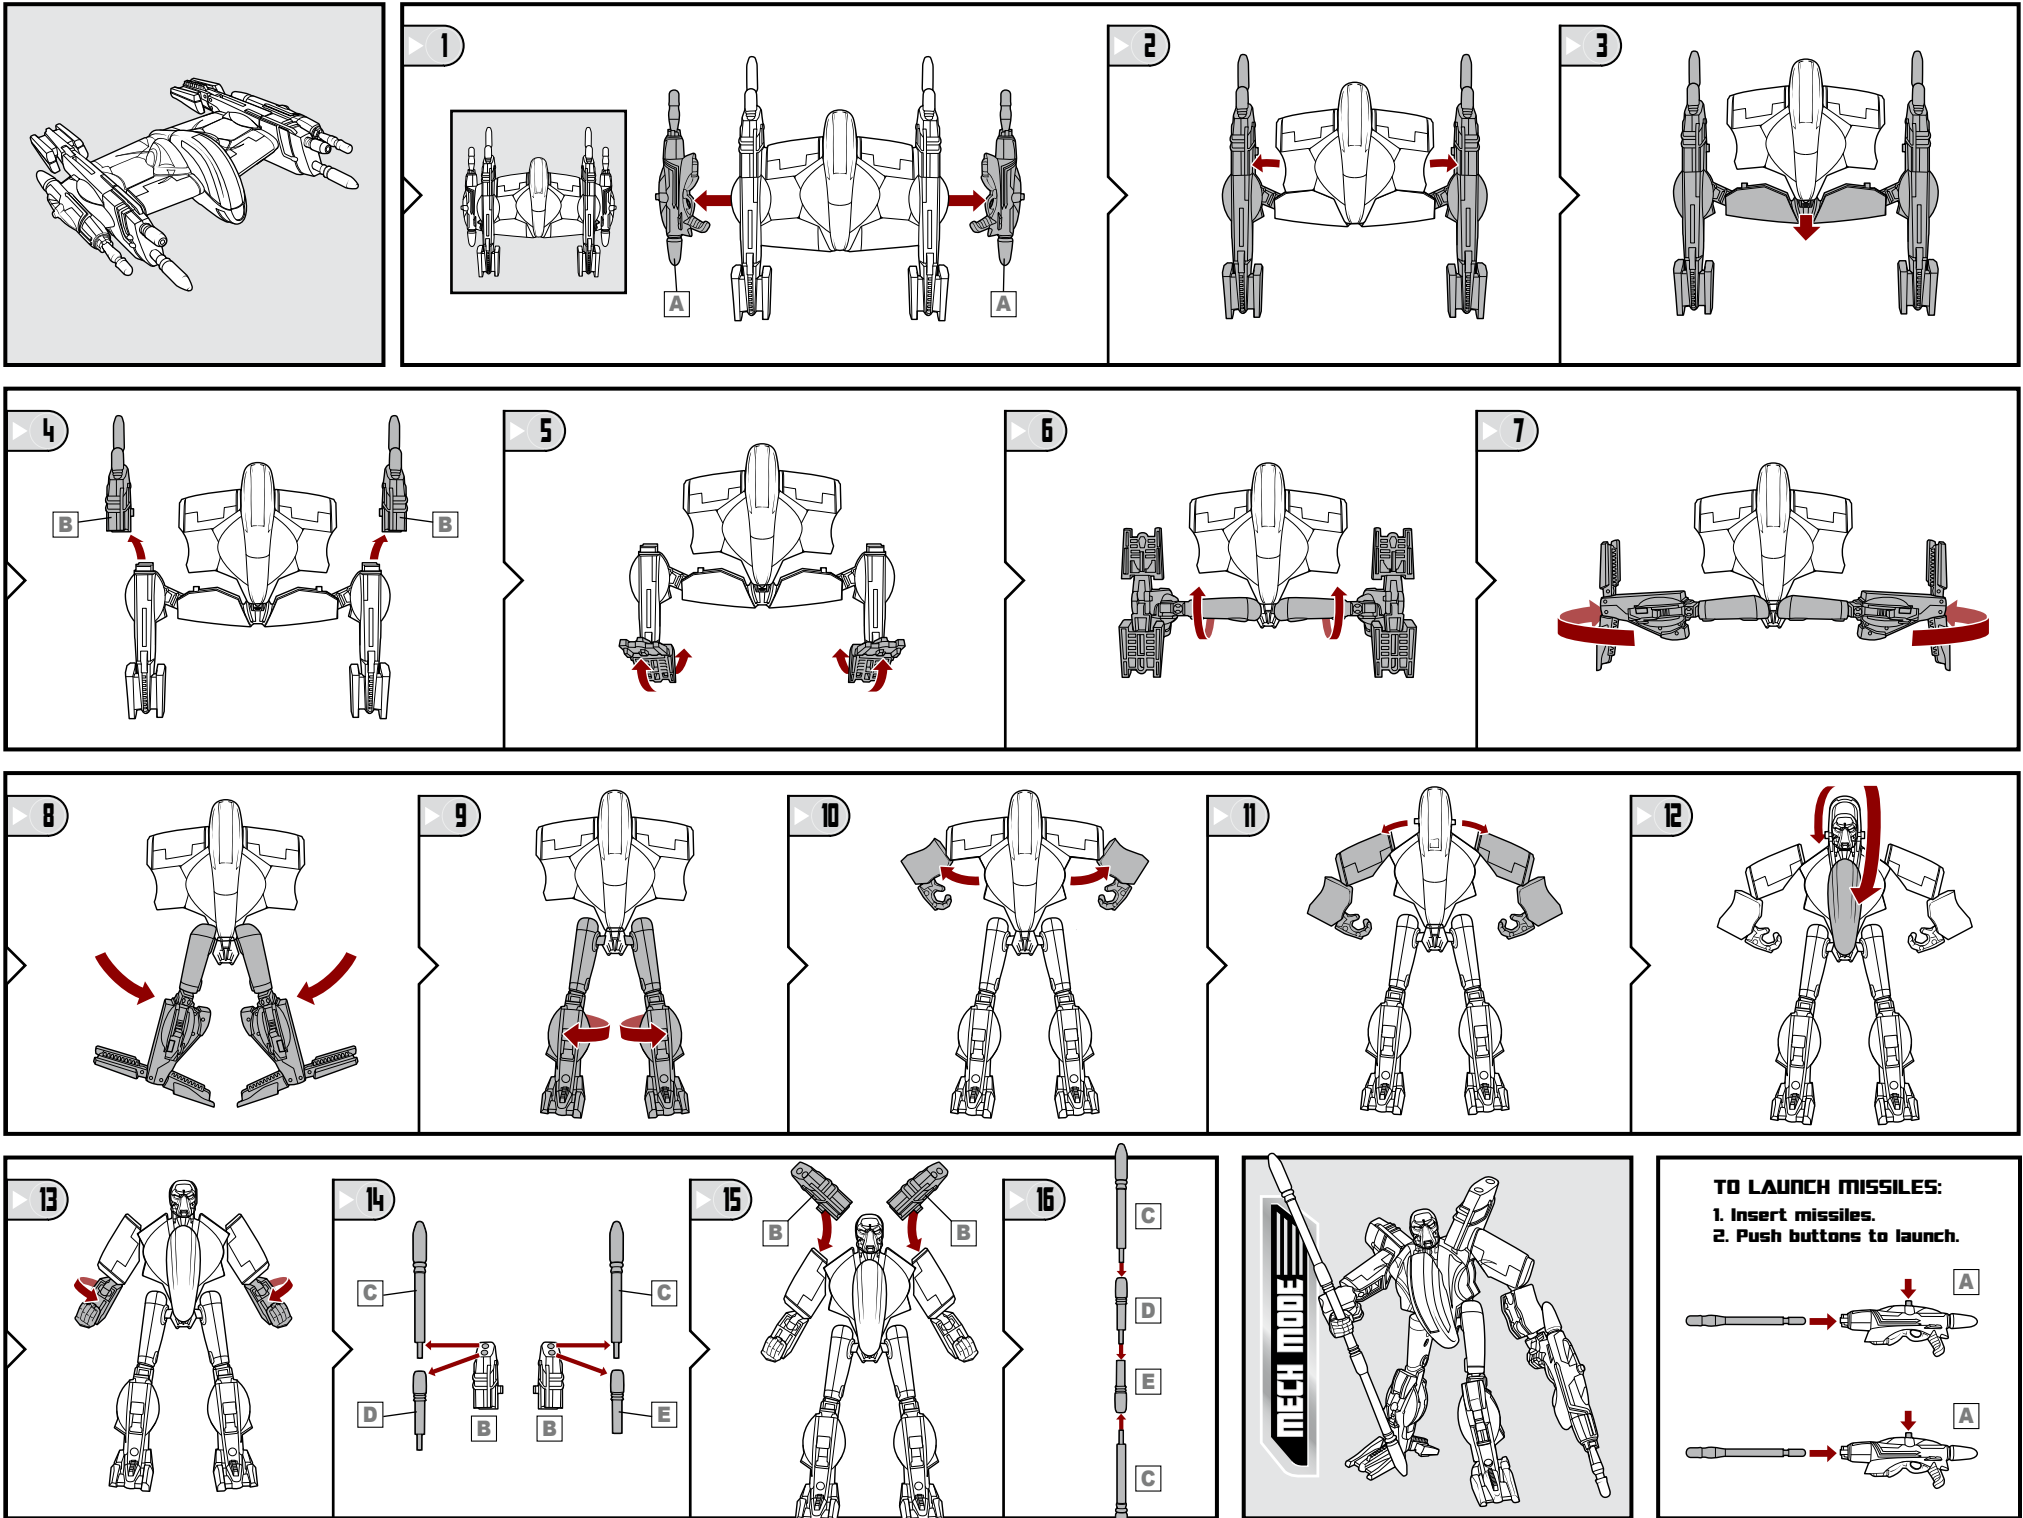

TRANSFORMERS CROSSOVERS™

STAR WARS®

CAD BANE™

CAD BANE'S XANADU BLOOD™

NOTE: Some parts are made to detach if excessive force is applied and are designed to be reattached if separation occurs. Adult supervision may be necessary for younger children.

WARNING:

CHOKING HAZARD-Small parts.
Not for children under 3 years.

94089/85772 Asst.

AGES 5+

CHANGING TO MECH

TO LAUNCH MISSILES:
1. Insert missiles.
2. Push buttons to launch.